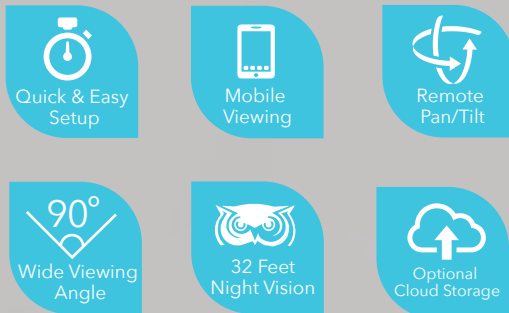

### Key Features:

Quick & Easy Setup

Mobile Viewing

Two-Way Audio

Wide Viewing Angle

32 Feet Night Vision

Optional Cloud Storage

### Product Features:

- Premium HD 960p Resolution (1280 x 960 @ 30fps)
- Quick and Easy Mobile WiFi Setup and Viewing
- Record, store and review using MicroSD card, Amcrest or ONVIF NVR, or Amcrest Cloud
- Record and receive notifications when motion or sound is detected
- Superwide 140° viewing angle
- Night Vision up to 32 ft
- Two-way audio
- Magnetic wall mount

# IP3M-941

**UltraHD**  
3MP

Ultra HD 3MP Dual Band WiFi PTZ  
IP3M-941B / IP3M-941W

### Product Features:

- High-end UltraHD 2K Resolution @ 20fps
- Dual Band (2.4Hz/5 GHz) Compatibility
- Quick & Easy Mobile WiFi Setup and Viewing
- Multiple Storage Options including On-board storage
- Remote Pan/Tilt, Intelligent Digital Zoom
- Wide 90° viewing angle
- Night Vision up to 32 feet
- Two-way audio
- Smart Motion & Sound Alerts