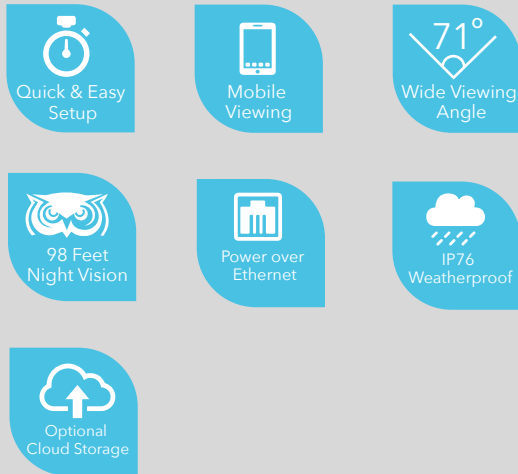

Key Features:

Product Features:

- Premium HD 960p Resolution @ 30fps
- Record and playback via Amcrest or ONVIF NVR, FTP Upload and Blue Iris
- Quick Power Over Ethernet Setup via iPhone or Android Smartphone using the Amcrest View App
- Wide 71° viewing angle
- Intelligent Digital Zoom
- Night Vision up to 98 feet
- Intelligent Motion Alerts, email alerts/snapshots

Technical Specifications:

Model	IPM-743ES		
Image Sensor	1/3" 1.3Megapixel progressive scan CMOS		
Effective Pixels	1280(H) x 960(V)		
Scanning System	Progressive		
Electronic Shutter Speed	Auto/Manual, 1/3(4)s~1/10000s		
Min. Illumination	0.08Lux/F2.1(Color), 0Lux/F2.1(IR on)		
S/N Ratio	More than 50dB		
Video Output	N/A		
Night Vision Distance	98 feet		
Day/Night	Auto(ICR) / Color / B/W		
Backlight Compensation	BLC /HLC /DWDR		
White Balance	Auto/Manual	Gain Control	Auto/Manual
Noise Reduction	3D	Privacy Masking	Up to 4 areas
Focal Length	3.6mm (2.8mm optional)	Max Aperture	F2.1(F2.6)
Focus Control	Manual	Viewing Angle	H: 71°(47°)
Lens Type	Fixed lens	Mount Type	Board-in Type
Compression	H.264/ H.264H/ H.264B/ MJPEG		
Resolution	1.3M(1280x960)/720P(1280x720)/VGA(640x480)		
Frame Rate	Main Stream	1.3M/720P(1 ~ 25/30fps)	
	Sub Stream	VGA(1 ~ 25/30fps)	
Bit Rate	H.264: 4kbps~8192bps	Corridor Mode	Support
Audio Compression	N/A	Interface	N/A
Ethernet	RJ-45 (10/100Base-T)		
Wi-Fi	N/A		
Protocol	IPv4/IPv6, HTTP, HTTPS, TCP/IP, UDP, UPnP, ICMP, IGMP, RTSP, RTP, SMTP, NTP, DHCP, DNS, PPPOE, DDNS, FTP, IP Filter, QoS		
Compatibility	ONVIF , CGI	Max. User Access	20 users
Smart Phone	iPhone, iPad, Android		
Memory Slot	N/A	RS485/Vandal Resistance	N/A
Alarm/PIR Sensor Range	N/A	Ingress Protection	IP67
Power Supply	DC12V, PoE (802.3af)	Power Consumption	<4.8W(IR on)
Operating Environment	-22° to 140°F / Less than 95% RH		
Dimensions	Φ 2.6 x 6.5 in	Weight	0.84 lbs