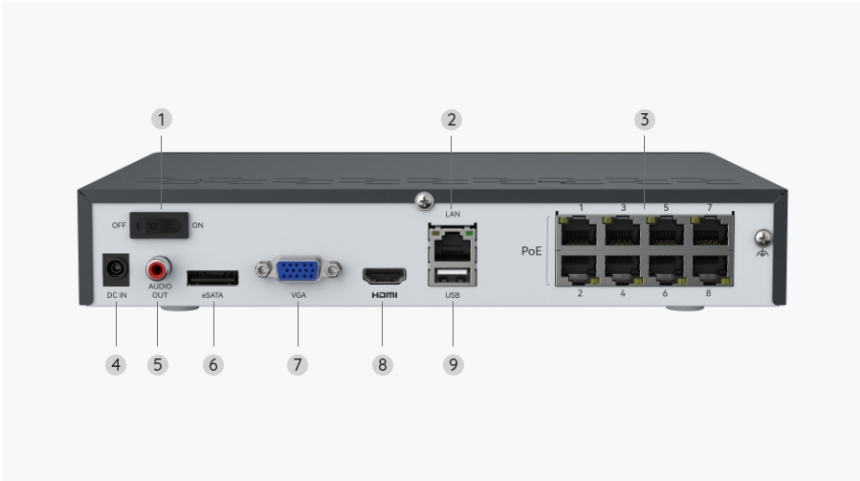

DC Power	DC 12.0V 2A, <12W
<b>Interface</b>	
Power	DC power port
System	Reset button
Ethernet	One 10M/100Mbps RJ45
Storage	Micro SD card slot (Max. 512GB)
Audio	Built-in microphone and speaker
<b>Pan &amp; Tilt</b>	
Pan & Tilt Range	Pan: 355°, Tilt: 0°~90°
Pan Speed	2.5°-90°/s (Speed can be set)
Tilt Speed	1.5°-60°/s (Speed can be set)
Preset Points	Supports 1 Guard Point & up to 64 Patrol Points
Auto Tracking	YES
<b>Software Features</b>	
Frame Rate	Mainstream: 2fps - 25fps Substream: 4fps - 20fps
Code Rate	Mainstream: 4096Kbps -8192Kbps Substream: 128Kbps -1228Kbps
Browsers Supported	Edge, Chrome, Firefox, Safari
OS Supported	PC: Windows, Mac OS; Smartphone: iOS, Android
Smart Alarms	Motion detection; person detection; vehicle detection; animal detection
Recording Modes	Motion-triggered recording (default); scheduled recording; 24/7 recording
Tracking Method	Digital tracking; pan/tilt tracking first; digital tracking first
Protocols & Standards	HTTPS, SSL, TCP/IP, UDP, HTTP, IPv4, UPnP, RTSP, RTMP, SMTP, NTP, DHCP, DNS, DDNS, FTP, P2P
Maximal User Access	

## Gallery & Specs

1. Infrared LED
2. Lens
3. Mic
4. Daylight Sensor
5. Spotlight

- 1. microSD Card Slot
- 2. Reset Button

- 1. USB Port
- 2. Power LED & HDD LED
- 3. Control Panel

- 1. On/Off Switch
- 2. Network
- 3. RJ45
- 4. Power Input
- 5. Audio Out
- 6. eSATA
- 7. VGA Port
- 8. HDMI Port
- 9. USB Port

- 1. USB Port
- 2. Power LED & HDD LED
- 3. Control Panel

1. On/Off Switch
2. RJ45
3. Power Input
4. Audio Out
5. USB Port
6. VGA Port
7. HDMI Port
8. Network

[www.reolink.com](http://www.reolink.com)