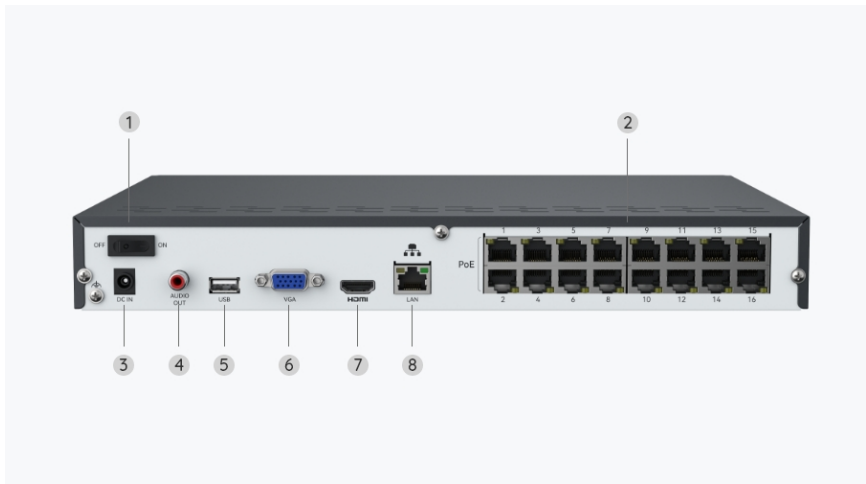

DC Power	DC 12.0V 2A, <12W
<b>Interface</b>	
Power	DC power port
System	Reset button
Ethernet	One 10M/100Mbps RJ45
Storage	Micro SD card slot (Max. 512GB)
Audio	Built-in microphone and speaker
<b>Pan &amp; Tilt</b>	
Pan & Tilt Range	Pan: 355°, Tilt: 0°~90°
Pan Speed	2.5°-90°/s (Speed can be set)
Tilt Speed	1.5°-60°/s (Speed can be set)
Preset Points	Supports 1 Guard Point & up to 64 Patrol Points
Auto Tracking	YES
<b>Software Features</b>	
Frame Rate	Mainstream: 2fps - 25fps Substream: 4fps - 20fps
Code Rate	Mainstream: 4096Kbps -8192Kbps Substream: 128Kbps -1228Kbps
Browsers Supported	Edge, Chrome, Firefox, Safari
OS Supported	PC: Windows, Mac OS; Smartphone: iOS, Android
Smart Alarms	Motion detection; person detection; vehicle detection; animal detection
Recording Modes	Motion-triggered recording (default); scheduled recording; 24/7 recording
Tracking Method	Digital tracking; pan/tilt tracking first; digital tracking first
Protocols & Standards	HTTPS, SSL, TCP/IP, UDP, HTTP, IPv4, UPnP, RTSP, RTMP, SMTP, NTP, DHCP, DNS, DDNS, FTP, P2P
Maximal User Access	

## Gallery & Specs

1. Infrared LED
2. Lens
3. Mic
4. Daylight Sensor
5. Spotlight

- 1. microSD Card Slot
- 2. Reset Button

- 1. USB Port
- 2. Power LED & HDD LED
- 3. Control Panel

- 1. On/Off Switch
- 2. Network
- 3. RJ45
- 4. Power Input
- 5. Audio Out
- 6. eSATA
- 7. VGA Port
- 8. HDMI Port
- 9. USB Port

- 1. USB Port
- 2. Power LED & HDD LED
- 3. Control Panel

1. On/Off Switch
2. RJ45
3. Power Input
4. Audio Out
5. USB Port
6. VGA Port
7. HDMI Port
8. Network

[www.reolink.com](http://www.reolink.com)