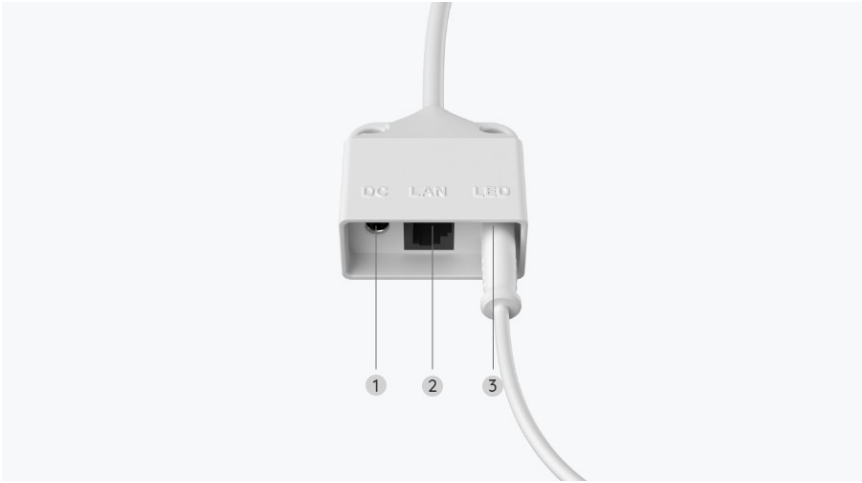

Reolink Duo Floodlight WiFi

4K Dual-Lens WiFi IP Camera with Floodlights and Panoramic View

- Dual Lens
- Dual-Band WiFi
- 4K 180° Panorama
- Powerful Floodlights

Specifications

Video & Audio	
Image Sensor	1/2.7" CMOS Sensors
Resolution	4608x1728(8 Megapixels) @20fps
Lens	f=3.2mm fixed, F=2.0
Video Format	H.265
Field of View	Horizontal: 180°; Vertical: 60°
Infrared Night Vision	Up to 30 meters (100ft); LED: 14pcs/ 20mil/850nm
Color Night Vision	Floodlight: 40pcs SMD LEDs/15W/ 4200K/1800 Lumens
Frame Rate	2fps - 20fps(Default: 20fps)
Code Rate	Main stream: 3072Kbps - 10240Kbps(Default: 5120Kbps); Sub stream: 256Kbps - 2048Kbps(Default: 1024Kbps)
Audio	Two-way audio
Power Requirements	

Mechanical	
Dimensions	195x 103x 56 mm
Weight	1.25kg
Warranty	
Limited Warranty	2-year limited warranty. For support, visit https://support.reolink.com/hc/en-us/

Gallery & Specs

1. Lens
2. IR LED
3. Floodlight
4. Antenna
5. Daylight Sensor
6. Mic

1. microSD Card Slot
2. Reset Button
3. Speaker
4. Mount

- 1. DC Power Port
- 2. LAN Port
- 3. Charging Port for the Floodlight

You can adjust the floodlights in any direction, even after fixing the camera.